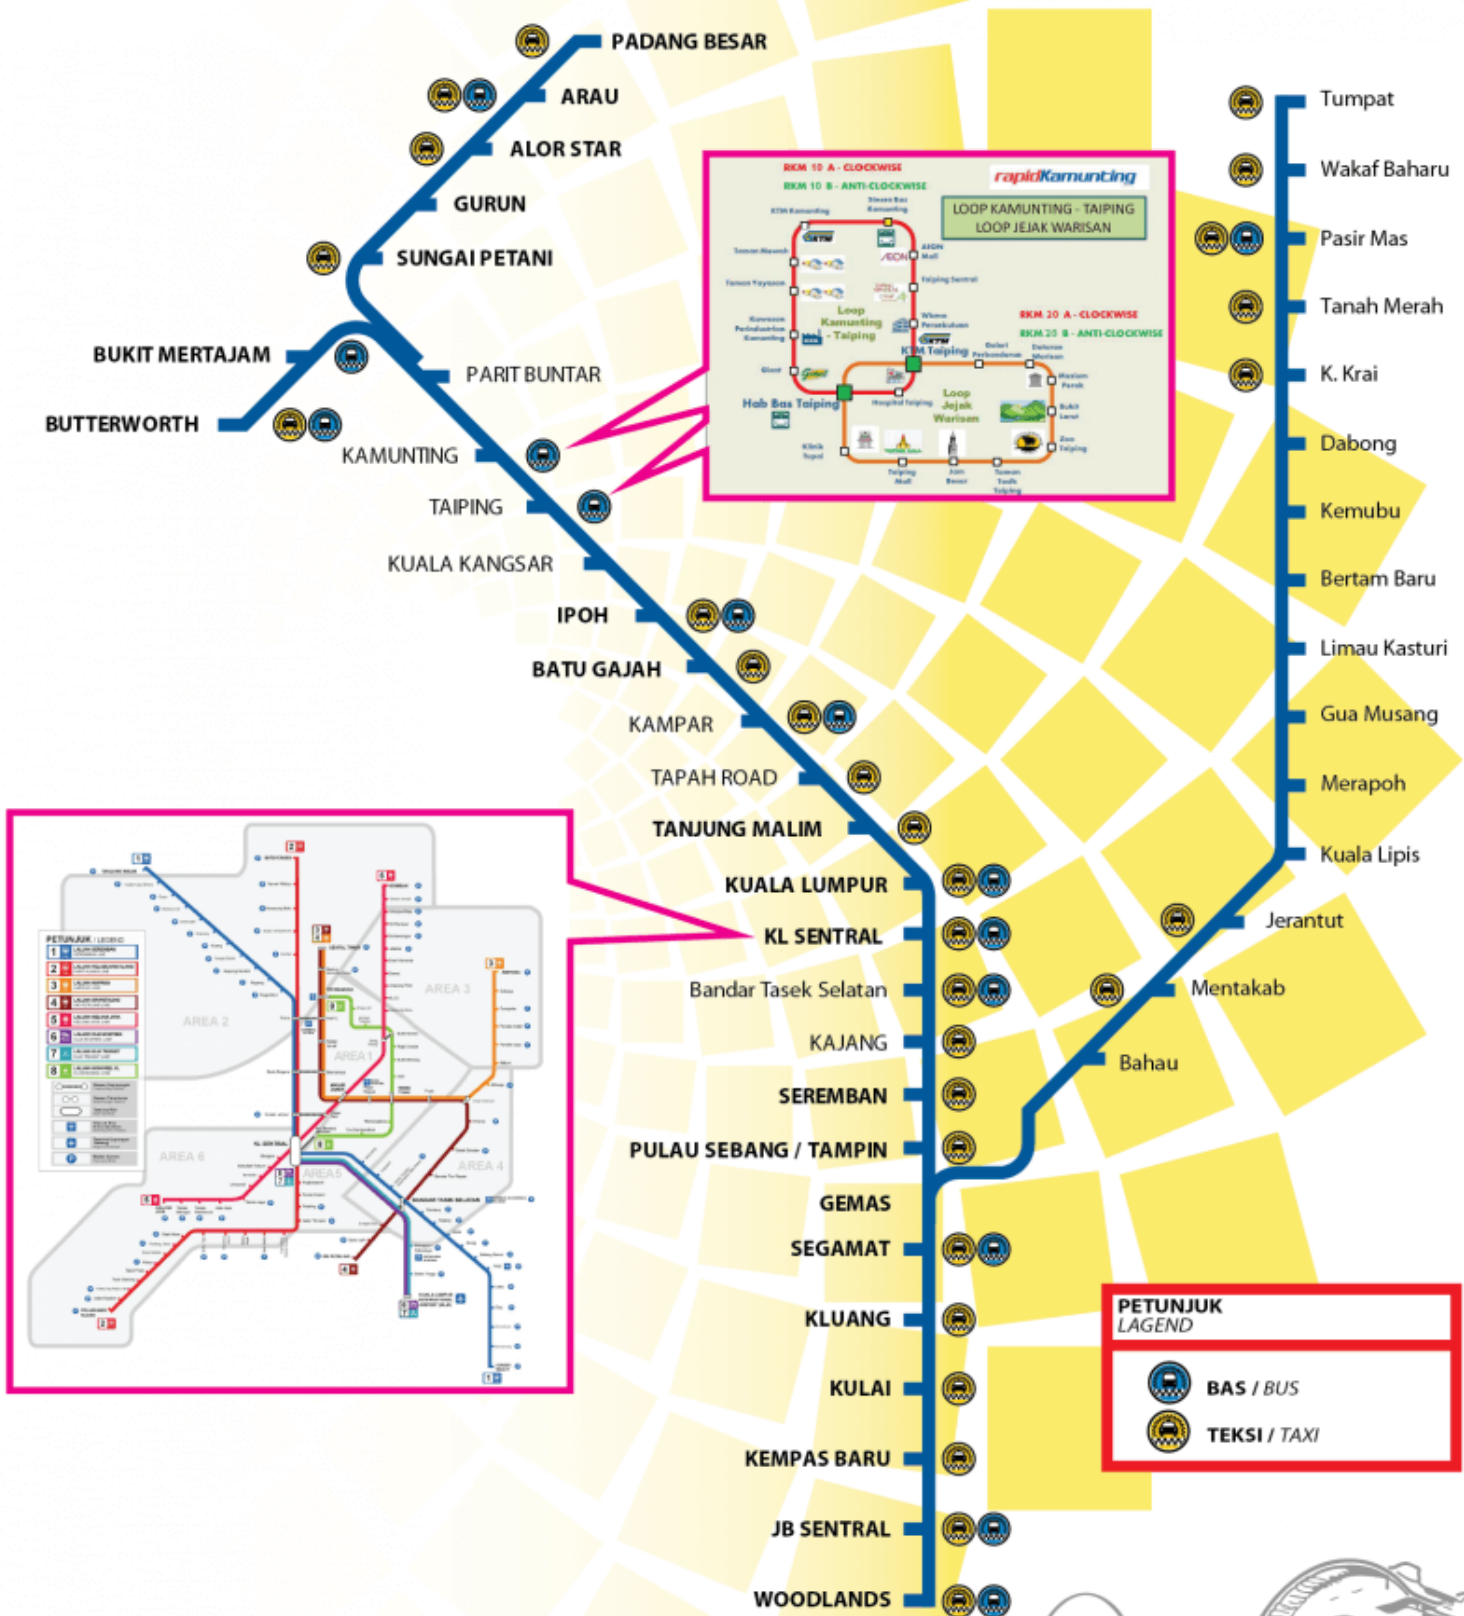

# RAJAH LALUAN TREN & KEMUDAHAN PENGANGKUTAN AWAM DI STESEN KTMB

## TRAIN ROUTE & PUBLIC TRANSPORT PROVIDER AT KTMB STATIONS

**PETUNJUK LAGEND**

- BAS / BUS
- TEKSI / TAXI